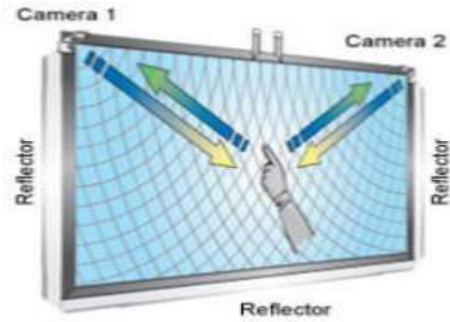

SDS INTERACTIVE DUAL TOUCH FRAME

With optical sensors located at two corners of the screen. The two sensors track the movement of any object close to the surface by detecting the interruption of an infrared light source. The sensors transmit signals to a printed circuit controller board that the light has been “blocked”. And thus triangulates the position of the touching object with a high degree of accuracy

Optical imaging touch technology is fully compatible with Windows 7 operating system of Microsoft, and defines gesture commands such as zooming in/out, rotating, and editing by applying any combination of two points.

Features:

- Exceptional accuracy
- Rapid touch response with no time delay
- High clarity of image
- Multi-touch capable
- Easy installation with modular design and disassemble ability
- Various applications for display devices
- All-in-one or overlay choices meets customer requirements